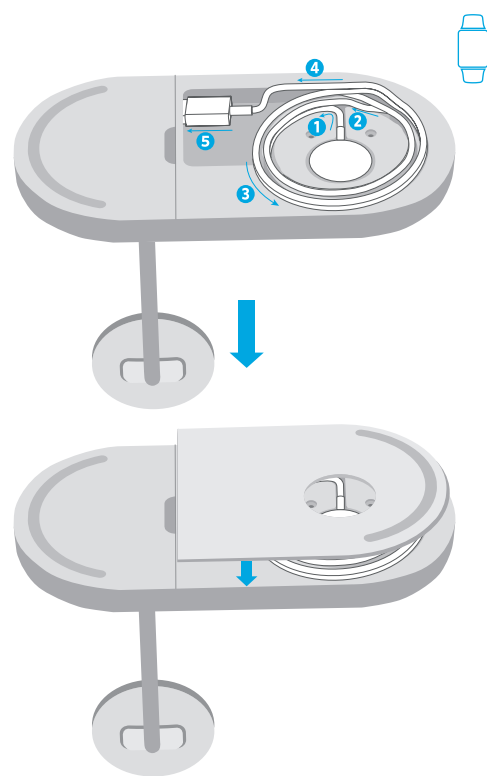

Charge Fast, Live More

PowerWave Magnetic 3-in-1 Stand with Watch Charging Cable Holder

QUICK START GUIDE

	<p>Apple</p> <ul style="list-style-type: none"> - iPhone 12 mini - iPhone 12 - iPhone 12 Pro - iPhone 12 Pro Max (7.5W Charging)
	<ul style="list-style-type: none"> - AirPods 2 - AirPods Pro - Samsung Galaxy Buds + - Samsung Galaxy Buds Pro - Samsung Galaxy Buds Live - Liberty Air2 - Liberty 2 Pro - Liberty Air2 Pro
	<p>Apple Watch 6/5/4/3/2/1</p>