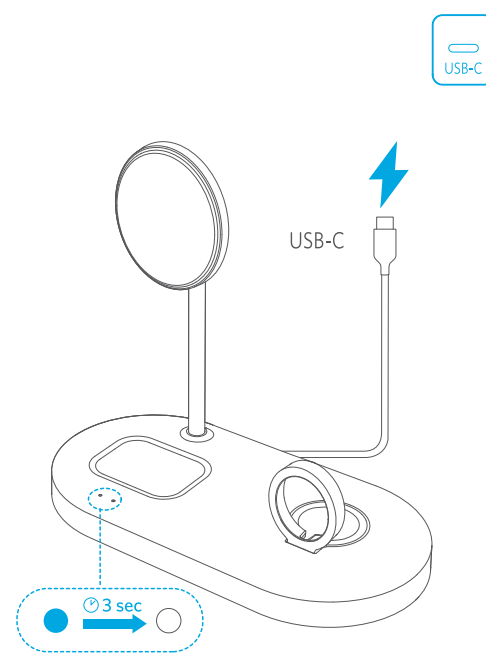

Charge Fast, Live More

PowerWave Magnetic 3-in-1 Stand with Watch Charging Cable Holder

QUICK START GUIDE

	<p>Apple</p> <ul style="list-style-type: none"> - iPhone 12 mini - iPhone 12 - iPhone 12 Pro - iPhone 12 Pro Max (7.5W Charging)
	<ul style="list-style-type: none"> - AirPods 2 - AirPods Pro - Samsung Galaxy Buds + - Samsung Galaxy Buds Pro - Samsung Galaxy Buds Live - Liberty Air2 - Liberty 2 Pro - Liberty Air2 Pro
	<p>Apple Watch 6/5/4/3/2/1</p>