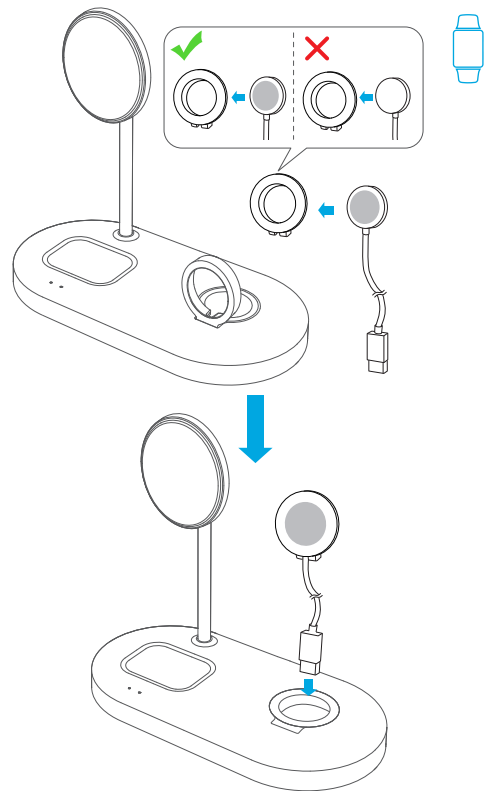

Charge Fast, Live More

PowerWave Magnetic 3-in-1 Stand with Watch Charging Cable Holder

QUICK START GUIDE

	<p>Apple</p> <ul style="list-style-type: none"> - iPhone 12 mini - iPhone 12 - iPhone 12 Pro - iPhone 12 Pro Max (7.5W Charging)
	<ul style="list-style-type: none"> - AirPods 2 - AirPods Pro - Samsung Galaxy Buds + - Samsung Galaxy Buds Pro - Samsung Galaxy Buds Live - Liberty Air2 - Liberty 2 Pro - Liberty Air2 Pro
	<p>Apple Watch 6/5/4/3/2/1</p>