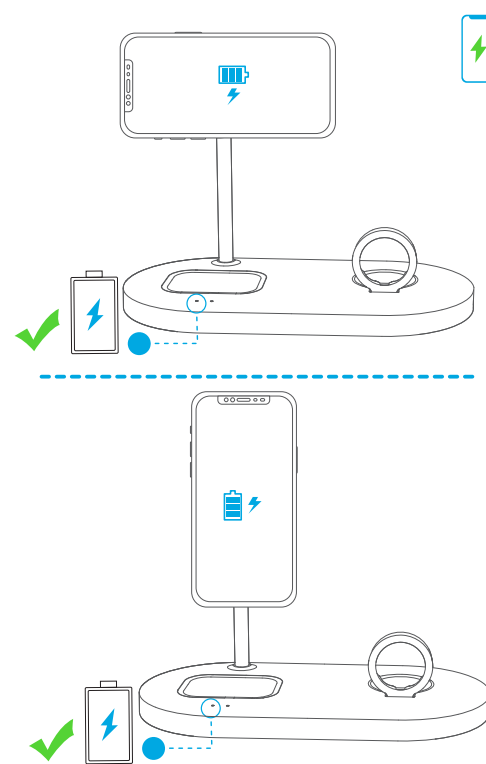

Charge Fast, Live More

PowerWave Magnetic 3-in-1 Stand with Watch Charging Cable Holder

QUICK START GUIDE

	<p>Apple</p> <ul style="list-style-type: none"> - iPhone 12 mini - iPhone 12 - iPhone 12 Pro - iPhone 12 Pro Max (7.5W Charging)
	<ul style="list-style-type: none"> - AirPods 2 - AirPods Pro - Samsung Galaxy Buds + - Samsung Galaxy Buds Pro - Samsung Galaxy Buds Live - Liberty Air2 - Liberty 2 Pro - Liberty Air2 Pro
	<p>Apple Watch 6/5/4/3/2/1</p>