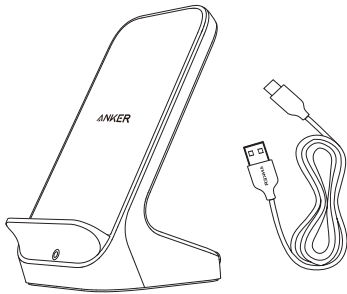

PowerWave+ Stand

**ANKER**  
Charge Fast, Live More

1

2

3

4

!

1  
3

2  
4

Phone	+	Output	=	Power
QI-Compatible Phones	+	5V = 2A	=	5W
iPhone XS Max, iPhone XS, iPhone XR, iPhone X, iPhone 8 Plus, iPhone 8, etc	+	9V = 2A 12V = 1.5A Quick Charge 3.0	=	7.5W
Samsung Galaxy Note 9, Note 8, S9+, S9, S8+, S8, etc	+	9V = 2A 12V = 1.5A Quick Charge 3.0	=	10W
LG G7+, G7, V35, V30+, V30, etc	+	9V = 2A 12V = 1.5A Quick Charge 3.0	=	10W