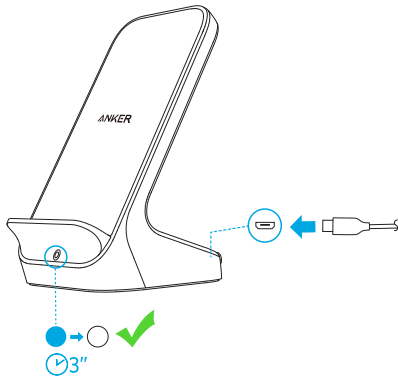

PowerWave+ Stand

**ANKER**  
Charge Fast, Live More

1

2

3

4

!

1  
3

2  
4

Phone	+	Output	=	Power
QI-Compatible Phones	+	5V = 2A	=	5W
iPhone XS Max, iPhone XS, iPhone XR, iPhone X, iPhone 8 Plus, iPhone 8, etc	+	9V = 2A 12V = 1.5A Quick Charge 3.0	=	7.5W
Samsung Galaxy Note 9, Note 8, S9+, S9, S8+, S8, etc	+	9V = 2A 12V = 1.5A Quick Charge 3.0	=	10W
LG G7+, G7, V35, V30+, V30, etc	+	9V = 2A 12V = 1.5A Quick Charge 3.0	=	10W