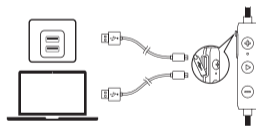

English	01
Deutsch	05
日本語	09
Français	13
Italiano	17
Español	21
简体中文	25
Русский	29
العربية	33

Turn On / Off

ON		Press and hold for 1 second		Flashing blue once
OFF		Press and hold for 3 seconds		Flashing red once

Charge Your SoundBuds

To preserve battery lifespan, fully charge at least once every 45 days.

	Flashing red	Low battery
	Steady red	Charging
	Steady blue	Fully charged