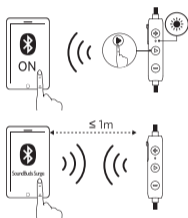

Pair with Your Device

	Press and hold for 3 seconds	Enter pairing mode
	Press and hold for 3 seconds	Un-pair connected device and re-enter pairing mode
	Rapidly flashing blue	Pairing mode
	Steady blue	Connected to a device

Controls

	Press	Play / pause	Answer / End call
	Press and hold for 1 second	Next track	Press Put current call on hold and answer incoming call
		Previous track	Reject call
	Press	Volume up / down	Press and hold for 1 second Switch between held call and active call
		Transfer a call between headphones and mobile phone	
	Press and hold for 1 second	Activate Siri / other voice control software	Steady blue On a call
			Flashing blue Incoming call