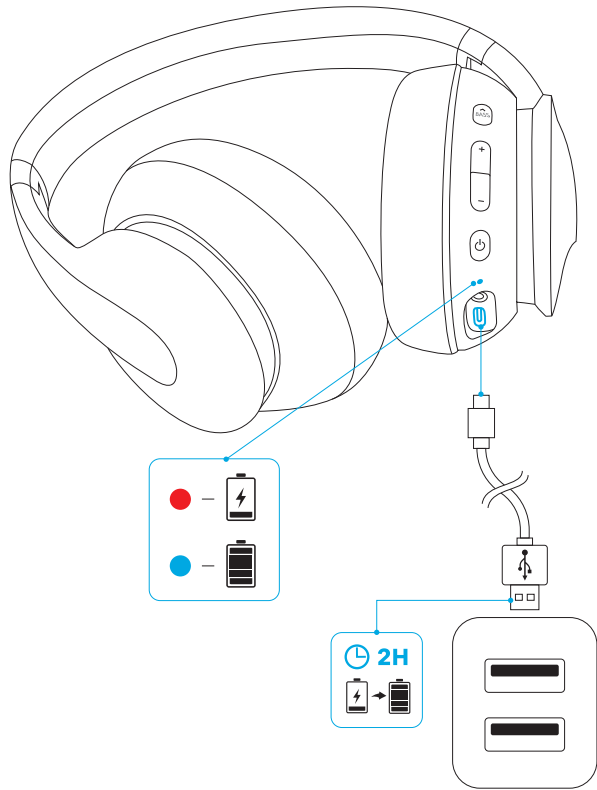

Charging Your Headphones

	Flashing red once every 30 seconds	Low battery
	Steady red	Charging (Note: Do not power on Life Q10 while charging)
	Steady blue	Fully charged

Powering On / Off

Power on		Press and hold for 3 seconds		Steady blue for 1 second
Power off		Press and hold for 3 seconds		Steady red for 1 second