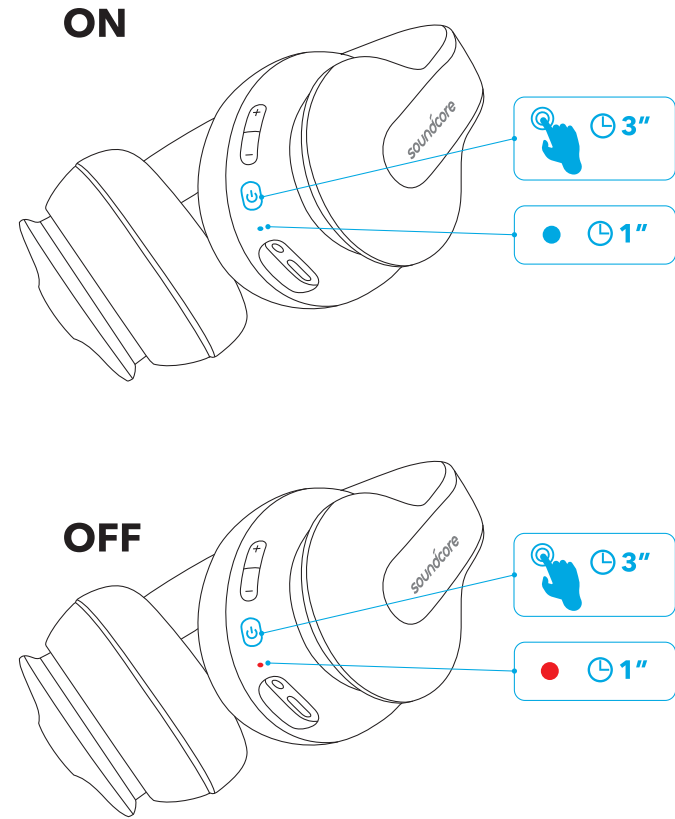

Charging Your Headphones

	Flashing red once every 30 seconds	Low battery
	Steady red	Charging (Note: Do not power on Life Q10 while charging)
	Steady blue	Fully charged

Powering On / Off

Power on		Press and hold for 3 seconds		Steady blue for 1 second
Power off		Press and hold for 3 seconds		Steady red for 1 second