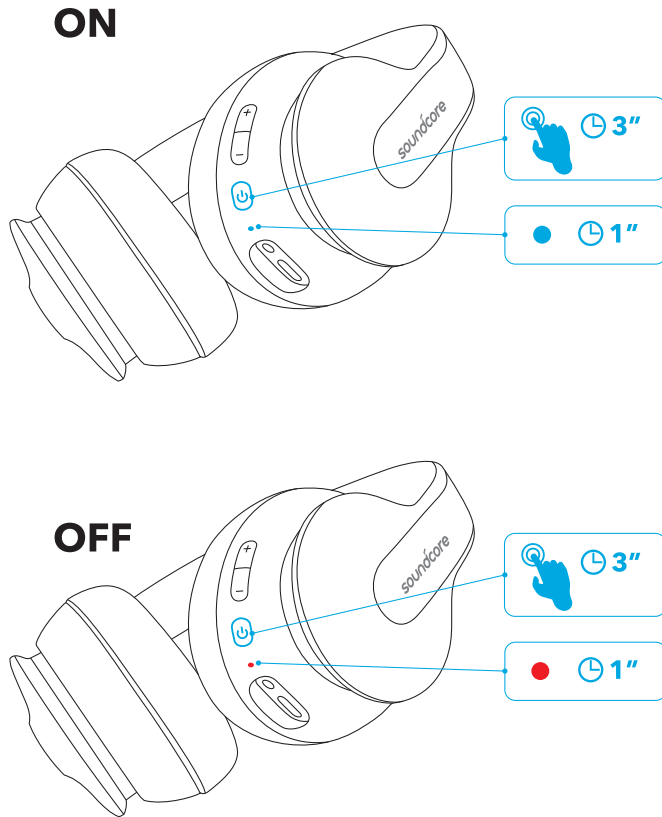

Ein- / Ausschalten

Eingeschaltet		3 Sekunden lang gedrückt halten		Leuchtet 1 Sekunde lang blau
Ausgeschaltet		3 Sekunden lang gedrückt halten		Leuchtet 1 Sekunde lang rot