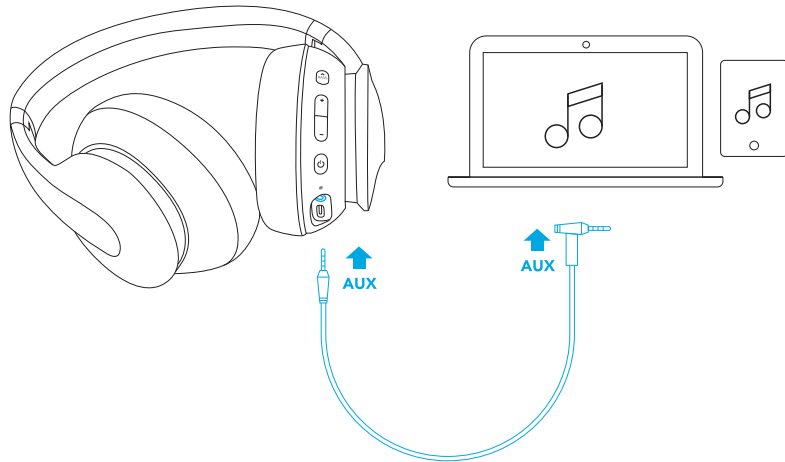

AUX-in

Plugging in an audio cable will automatically switch to AUX mode, and Bluetooth mode will turn off.

Specifications

Specifications are subject to change without notice.

Input	5 V $\equiv$ 0.65 A
Charging time	2 hours
Playtime	60 hours
Impedance	32 Ω
Driver size	40 mm $\times$ 2
Frequency response	20 Hz - 20 kHz
Bluetooth version	V5.0
Bluetooth range	15 m / 49.5 ft