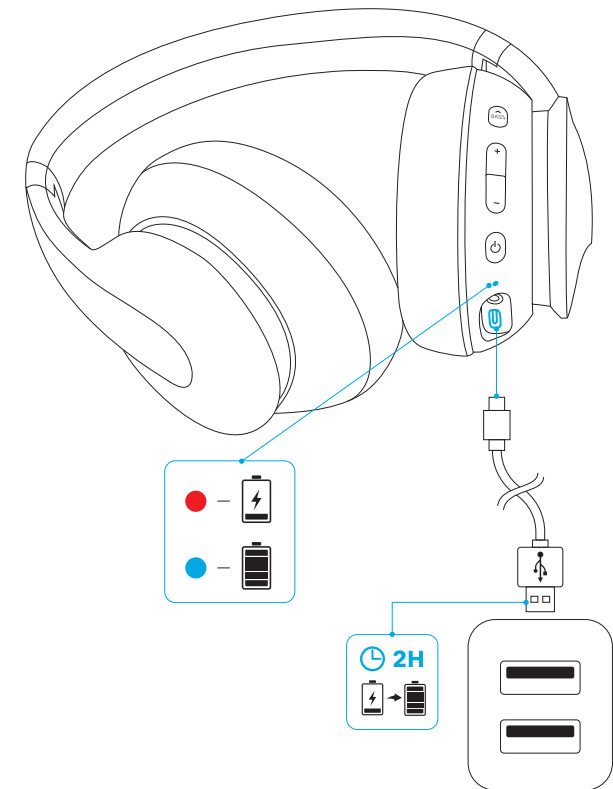

Laden der Kopfhörer

	Blinkt alle 30 Sekunden rot	Niedriger Akkustand
	Leuchtet rot	Ladevorgang (Hinweis: Schalten Sie Life Q10 während des Ladevorgangs nicht ein.)
	Leuchtet blau	Vollständig aufgeladen