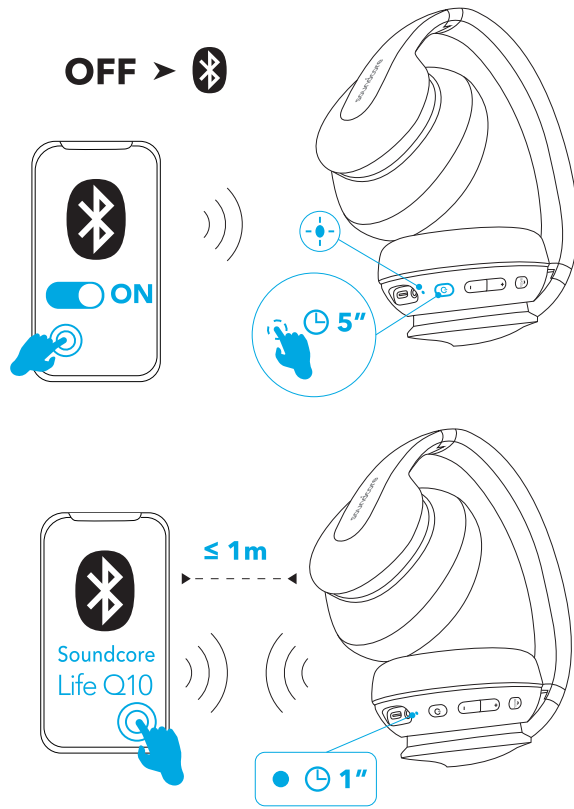

Charging Your Headphones

	Flashing red once every 30 seconds	Low battery
	Steady red	Charging (Note: Do not power on Life Q10 while charging)
	Steady blue	Fully charged

Powering On / Off

Power on		Press and hold for 3 seconds		Steady blue for 1 second
Power off		Press and hold for 3 seconds		Steady red for 1 second

Pairing

Enter Bluetooth pairing mode when Life Q10 is off  Press and hold for 5 seconds

Enter Multipoint pairing mode  Press and hold for 3 seconds simultaneously

-  Rapidly flashing blue Pairing mode
-  Steady blue Connected to a device