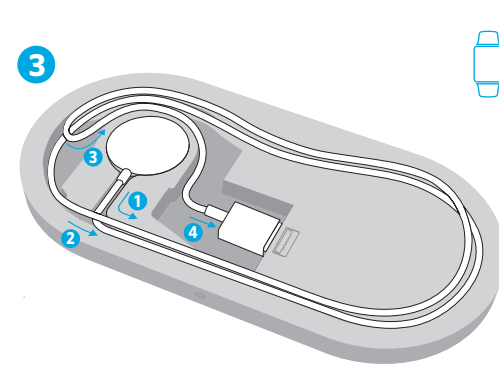

ANKER

Charge Fast, Live More

**PowerWave Sense 2-in-1 Stand
with Watch Charging Cable Holder**
QUICK START GUIDE

► 01

► 02

	Apple iPhone XS, iPhone XS Max, iPhone XR, iPhone 11, iPhone 11 Pro, iPhone 11 Pro Max, iPhone X, iPhone 8, iPhone 8 Plus, iPhone SE2 (7.5W fast charge)
	Samsung Note 9, S10, S10+, S10e, Note 10, Note 10+, S20, S20+, Note8, S9, S9+, S8, S8+ (10W fast charge)
	Google Pixel 4, Pixel 4 XL, Pixel 5 (11W fast charge)
	LG V30, V30+, G7, V35, V40, V50, G8, V60 (10W fast charge)
	Sony XZ2, XZ2-Premium, XZ3 (10W)
	Other devices 5W
	Apple Watch Apple Watch Series 1/2/3/4/5/6/SE

Product Number: A2995 51005002568 V01

► 03

► 04

► 05

► 06