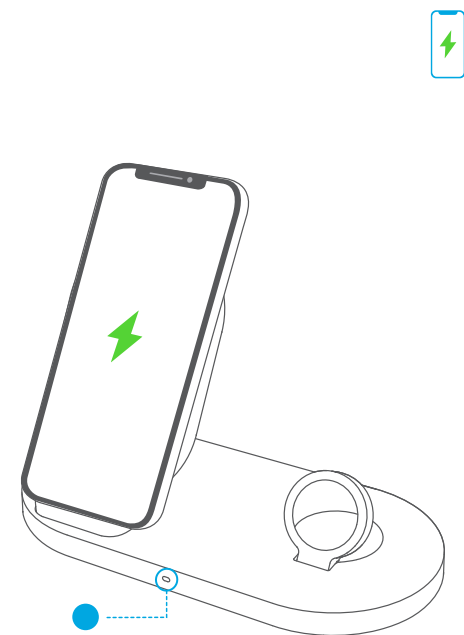

ANKER

Charge Fast, Live More

**PowerWave Sense 2-in-1 Stand
with Watch Charging Cable Holder**
QUICK START GUIDE

► 01

► 02

	Apple iPhone XS, iPhone XS Max, iPhone XR, iPhone 11, iPhone 11 Pro, iPhone 11 Pro Max, iPhone X, iPhone 8, iPhone 8 Plus, iPhone SE2 (7.5W fast charge)
	Samsung Note 9, S10, S10+, S10e, Note 10, Note 10+, S20, S20+, Note8, S9, S9+, S8, S8+ (10W fast charge)
	Google Pixel 4, Pixel 4 XL, Pixel 5 (11W fast charge)
	LG V30, V30+, G7, V35, V40, V50, G8, V60 (10W fast charge)
	Sony XZ2, XZ2-Premium, XZ3 (10W)
	Other devices 5W
	Apple Watch Apple Watch Series 1/2/3/4/5/6/SE

Product Number: A2995 51005002568 V01

► 03

► 04

► 05

► 06