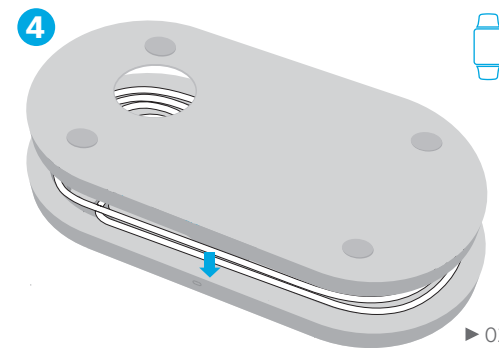

ANKER

Charge Fast, Live More

**PowerWave Sense 2-in-1 Stand
with Watch Charging Cable Holder**
QUICK START GUIDE

► 01

► 02

	Apple iPhone XS, iPhone XS Max, iPhone XR, iPhone 11, iPhone 11 Pro, iPhone 11 Pro Max, iPhone X, iPhone 8, iPhone 8 Plus, iPhone SE2 (7.5W fast charge)
	Samsung Note 9, S10, S10+, S10e, Note 10, Note 10+, S20, S20+, Note8, S9, S9+, S8, S8+ (10W fast charge)
	Google Pixel 4, Pixel 4 XL, Pixel 5 (11W fast charge)
	LG V30, V30+, G7, V35, V40, V50, G8, V60 (10W fast charge)
	Sony XZ2, XZ2-Premium, XZ3 (10W)
	Other devices 5W
	Apple Watch Apple Watch Series 1/2/3/4/5/6/SE