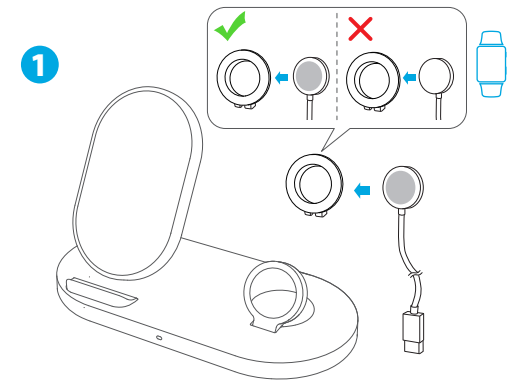

ANKER

Charge Fast, Live More

**PowerWave Sense 2-in-1 Stand
with Watch Charging Cable Holder**
QUICK START GUIDE

► 01

► 02

	Apple iPhone XS, iPhone XS Max, iPhone XR, iPhone 11, iPhone 11 Pro, iPhone 11 Pro Max, iPhone X, iPhone 8, iPhone 8 Plus, iPhone SE2 (7.5W fast charge)
	Samsung Note 9, S10, S10+, S10e, Note 10, Note 10+, S20, S20+, Note8, S9, S9+, S8, S8+ (10W fast charge)
	Google Pixel 4, Pixel 4 XL, Pixel 5 (11W fast charge)
	LG V30, V30+, G7, V35, V40, V50, G8, V60 (10W fast charge)
	Sony XZ2, XZ2-Premium, XZ3 (10W)
	Other devices 5W
	Apple Watch Apple Watch Series 1/2/3/4/5/6/SE