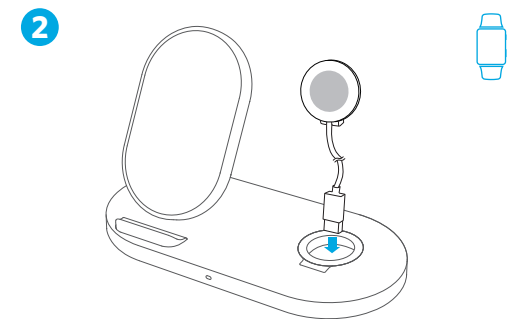

ANKER

Charge Fast, Live More

**PowerWave Sense 2-in-1 Stand
with Watch Charging Cable Holder**
QUICK START GUIDE

► 01

► 02

	Apple iPhone XS, iPhone XS Max, iPhone XR, iPhone 11, iPhone 11 Pro, iPhone 11 Pro Max, iPhone X, iPhone 8, iPhone 8 Plus, iPhone SE2 (7.5W fast charge)
	Samsung Note 9, S10, S10+, S10e, Note 10, Note 10+, S20, S20+, Note8, S9, S9+, S8, S8+ (10W fast charge)
	Google Pixel 4, Pixel 4 XL, Pixel 5 (11W fast charge)
	LG V30, V30+, G7, V35, V40, V50, G8, V60 (10W fast charge)
	Sony XZ2, XZ2-Premium, XZ3 (10W)
	Other devices 5W
	Apple Watch Apple Watch Series 1/2/3/4/5/6/SE