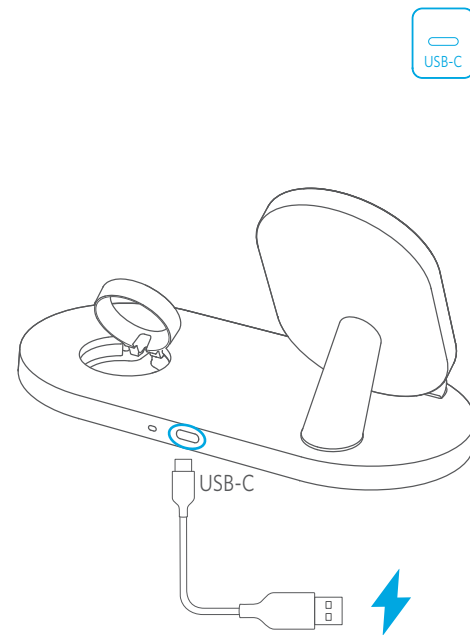

ANKER

Charge Fast, Live More

**PowerWave Sense 2-in-1 Stand
with Watch Charging Cable Holder**
QUICK START GUIDE

► 01

► 02

	Apple iPhone XS, iPhone XS Max, iPhone XR, iPhone 11, iPhone 11 Pro, iPhone 11 Pro Max, iPhone X, iPhone 8, iPhone 8 Plus, iPhone SE2 (7.5W fast charge)
	Samsung Note 9, S10, S10+, S10e, Note 10, Note 10+, S20, S20+, Note8, S9, S9+, S8, S8+ (10W fast charge)
	Google Pixel 4, Pixel 4 XL, Pixel 5 (11W fast charge)
	LG V30, V30+, G7, V35, V40, V50, G8, V60 (10W fast charge)
	Sony XZ2, XZ2-Premium, XZ3 (10W)
	Other devices 5W
	Apple Watch Apple Watch Series 1/2/3/4/5/6/SE

Product Number: A2995 51005002568 V01

► 03

► 04

► 05

► 06