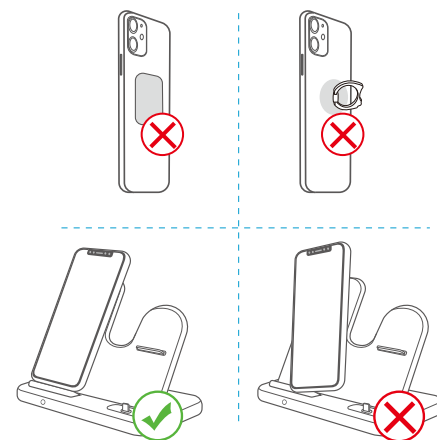

PowerWave 4-in-1 Stand

Quick Start Guide

ANKER
Charge Fast, Live More

1

2

3

!

Phone	+	12V=5A	=	Power
Qi-Compatible Phones	+	12V=5A	=	5W
iPhone XS, iPhone XS Max, iPhone XR, iPhone 11, iPhone 11 Pro, iPhone 11 Pro Max, iPhone X, iPhone X Max, iPhone 8, iPhone 8 Plus, iPhone SE (2nd Generation)	+		=	7.5W
Samsung Note 9, S10, S10+, S10e, Note 10, Note 10+, S20, S20+, Note 8, S9, S9+, S8, S8+	+		=	10W
LG V30, V30+, G7, V35, V40, V50, G8	+		=	
Sony XZ2, XZ2 Premium, XZ3	+		=	
Google Pixel 4, Pixel 4 XL	+		=	11W