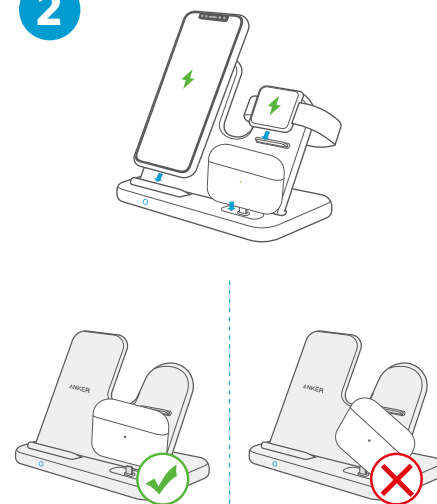

PowerWave 4-in-1 Stand

Quick Start Guide

ANKER
Charge Fast, Live More

1

2

3

!

Phone	+	12V=5A	=	Power
Qi-Compatible Phones	+	12V=5A	=	5W
iPhone XS, iPhone XS Max, iPhone XR, iPhone 11, iPhone 11 Pro, iPhone 11 Pro Max, iPhone X, iPhone X Max, iPhone 8, iPhone 8 Plus, iPhone SE (2nd Generation)	+		=	7.5W
Samsung Note 9, S10, S10+, S10e, Note 10, Note 10+, S20, S20+, Note 8, S9, S9+, S8, S8+	+		=	10W
LG V30, V30+, G7, V35, V40, V50, G8	+		=	
Sony XZ2, XZ2 Premium, XZ3	+		=	
Google Pixel 4, Pixel 4 XL	+		=	11W