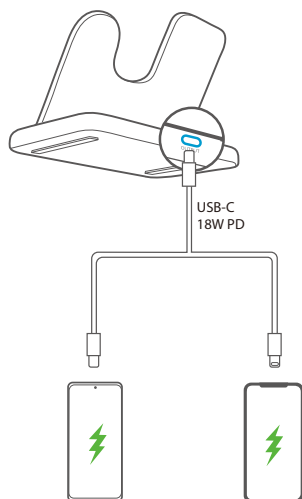

PowerWave 4-in-1 Stand

Quick Start Guide

ANKER
Charge Fast, Live More

1

2

3

!

Phone	+	12V=5A	=	Power
Qi-Compatible Phones	+	12V=5A	=	5W
iPhone XS, iPhone XS Max, iPhone XR, iPhone 11, iPhone 11 Pro, iPhone 11 Pro Max, iPhone X, iPhone X Max, iPhone 8, iPhone 8 Plus, iPhone SE (2nd Generation)	+		=	7.5W
Samsung Note 9, S10, S10+, S10e, Note 10, Note 10+, S20, S20+, Note 8, S9, S9+, S8, S8+	+		=	10W
LG V30, V30+, G7, V35, V40, V50, G8	+		=	
Sony XZ2, XZ2 Premium, XZ3	+		=	
Google Pixel 4, Pixel 4 XL	+		=	11W