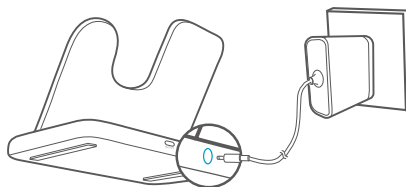

PowerWave 4-in-1 Stand

Quick Start Guide

ANKER
Charge Fast, Live More

1

2

3

!

Phone	+	12V=5A	=	Power
Qi-Compatible Phones	+	12V=5A	=	5W
iPhone XS, iPhone XS Max, iPhone XR, iPhone 11, iPhone 11 Pro, iPhone 11 Pro Max, iPhone X, iPhone X Max, iPhone 8, iPhone 8 Plus, iPhone SE (2nd Generation)	+		=	7.5W
Samsung Note 9, S10, S10+, S10e, Note 10, Note 10+, S20, S20+, Note 8, S9, S9+, S8, S8+	+		=	10W
LG V30, V30+, G7, V35, V40, V50, G8	+		=	
Sony XZ2, XZ2 Premium, XZ3	+		=	
Google Pixel 4, Pixel 4 XL	+		=	11W