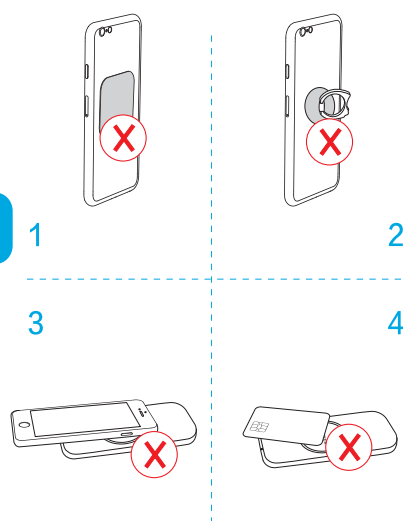

PowerWave Base Pad
Quick Start Guide

ANKER
Charge Fast, Live More

1

2

3

!

Phone	+	Output	=	Power
Qi-Compatible Phones	+	5V = 2A	=	5W
iPhone 8, iPhone 8 Plus, iPhone X, etc	+	9V = 2A Quick Charge	=	7.5W
Samsung Galaxy S9+, S9, Note 8, S8+, S8, S7 edge, S7, etc	+	9V = 2A Quick Charge	=	10W

A2505
51005001757 V01

65*100mm,倒角6R.