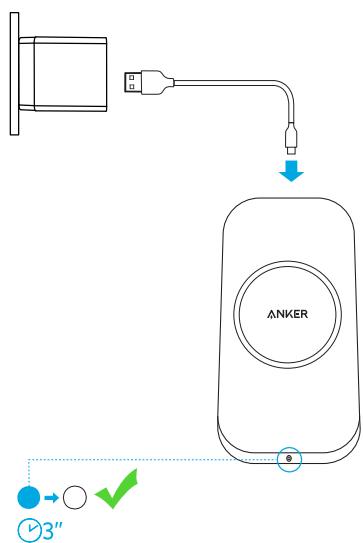

PowerWave Base Pad
Quick Start Guide

ANKER
Charge Fast, Live More

1

2

3

!

Phone	+	Output	=	Power
Qi-Compatible Phones	+	5V = 2A	=	5W
iPhone 8, iPhone 8 Plus, iPhone X, etc	+	9V = 2A Quick Charge	=	7.5W
Samsung Galaxy S9+, S9, Note 8, S8+, S8, S7 edge, S7, etc	+	9V = 2A Quick Charge	=	10W

A2505
51005001757 V01

65*100mm,倒角6R.