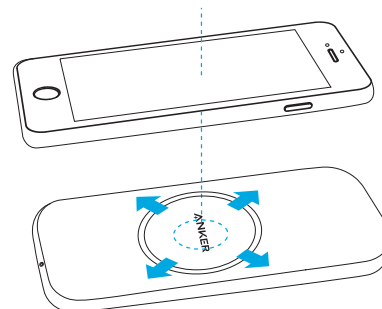

PowerWave Base Pad
Quick Start Guide

ANKER
Charge Fast, Live More

1

2

3

!

Phone	+	Output	=	Power
Qi-Compatible Phones	+	5V = 2A	=	5W
iPhone 8, iPhone 8 Plus, iPhone X, etc	+	9V = 2A Quick Charge	=	7.5W
Samsung Galaxy S9+, S9, Note 8, S8+, S8, S7 edge, S7, etc	+	9V = 2A Quick Charge	=	10W

A2505
51005001757 V01

65*100mm,倒角6R.