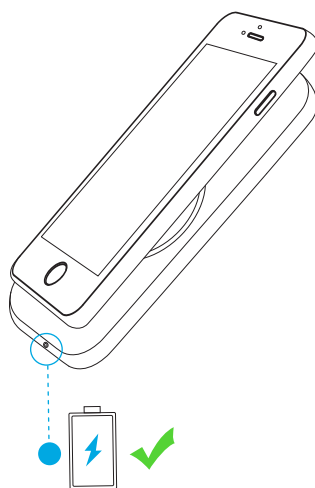

PowerWave Base Pad
Quick Start Guide

ANKER
Charge Fast, Live More

1

2

3

!

Phone	+	Output	=	Power
Qi-Compatible Phones	+	5V = 2A	=	5W
iPhone 8, iPhone 8 Plus, iPhone X, etc	+	9V = 2A Quick Charge	=	7.5W
Samsung Galaxy S9+, S9, Note 8, S8+, S8, S7 edge, S7, etc	+	9V = 2A Quick Charge	=	10W

A2505
51005001757 V01

65*100mm,倒角6R.