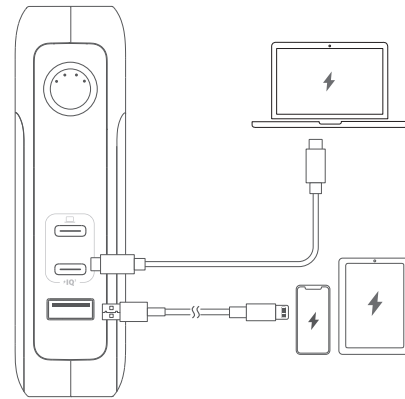

ANKER

SERIES **7**

ANKER 733 POWER BANK
(GaNPrime PowerCore 65W)
Quick Start Guide

Using as a Portable Charger

1. Check the battery level.

2. Charge your devices.

3. Charge accessories.

Active trickle-charging mode to charge your earbuds.

2

For FAQs and more information, please visit:
anker.com/support

Product Number: A1651 51005003417 V01

Recharging Your Power Bank

3

To exit trickle-charging mode.

Using as a Wall Charger

Specifications

製品の仕様

Cell Capacity セル容量	10000mAh
AC Input/ AC入力	100V-240V-50-60Hz / 1.63A
USB-C 1 Input USB-C 1 入力	5V = 3A / 9V = 2A / 12V = 1.5A
Charger mode / 充電器モード	
USB-C 1 Output USB-C 1 出力	5V = 3A / 9V = 3A / 12V = 1.5A / 15V = 3A / 20V = 3.25A (65W max)
USB-C 2 Output USB-C 2 出力	5V = 3A / 9V = 3A / 15V = 3A / 20V = 3.25A (65W max)
USB-A Output USB-A 出力	5V = 3A / 9V = 2A / 10V = 2.25A / 12V = 1.5A (22.5W max)
Total Output 合計出力	65W Max
Battery mode / バッテリーモード	
USB-C 1/C 2 Output USB-C 1/C 2 出力	5V = 3A / 9V = 3A / 12V = 1.5A / 15V = 2A / 20V = 1.5A (30W max)
USB-A Output USB-A 出力	5V = 3A / 9V = 2A / 10V = 2.25A / 12V = 1.5A (22.5W max)
Total Output 合計出力	5V = 3A Max