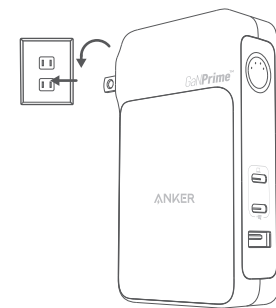

ANKER

SERIES **7**

ANKER 733 POWER BANK
(GaNPrime PowerCore 65W)
Quick Start Guide

Using as a Portable Charger

1. Check the battery level.

2. Charge your devices.

3. Charge accessories.

Active trickle-charging mode to charge your earbuds.

2

For FAQs and more information, please visit:
anker.com/support

Product Number: A1651 51005003417 V01

Recharging Your Power Bank

3

To exit trickle-charging mode.

Using as a Wall Charger

Specifications

製品の仕様

Cell Capacity セル容量	10000mAh
AC Input/ AC入力	100V-240V-50-60Hz / 1.63A
USB-C 1 Input USB-C 1 入力	5V = 3A / 9V = 2A / 12V = 1.5A
Charger mode / 充電器モード	
USB-C 1 Output USB-C 1 出力	5V = 3A / 9V = 3A / 12V = 1.5A / 15V = 3A / 20V = 3.25A (65W max)
USB-C 2 Output USB-C 2 出力	5V = 3A / 9V = 3A / 15V = 3A / 20V = 3.25A (65W max)
USB-A Output USB-A 出力	5V = 3A / 9V = 2A / 10V = 2.25A / 12V = 1.5A (22.5W max)
Total Output 合計出力	65W Max
Battery mode / バッテリーモード	
USB-C 1/C 2 Output USB-C 1/C 2 出力	5V = 3A / 9V = 3A / 12V = 1.5A / 15V = 2A / 20V = 1.5A (30W max)
USB-A Output USB-A 出力	5V = 3A / 9V = 2A / 10V = 2.25A / 12V = 1.5A (22.5W max)
Total Output 合計出力	5V = 3A Max