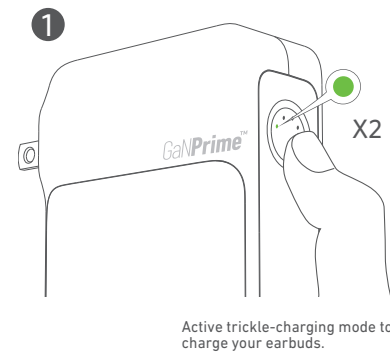

ANKER

SERIES **7**

ANKER 733 POWER BANK
(GaNPrime PowerCore 65W)
Quick Start Guide

Using as a Portable Charger

1. Check the battery level.

2. Charge your devices.

3. Charge accessories.

Active trickle-charging mode to charge your earbuds.

製品の仕様

Cell Capacity セル容量	10000mAh
AC Input/ AC入力	100V-240V-50-60Hz / 1.63A
USB-C 1 Input USB-C 1 入力	5V = 3A / 9V = 2A / 12V = 1.5A
Charger mode / 充電器モード	
USB-C 1 Output USB-C 1 出力	5V = 3A / 9V = 3A / 12V = 1.5A / 15V = 3A / 20V = 3.25A (65W max)
USB-C 2 Output USB-C 2 出力	5V = 3A / 9V = 3A / 15V = 3A / 20V = 3.25A (65W max)
USB-A Output USB-A 出力	5V = 3A / 9V = 2A / 10V = 2.25A / 12V = 1.5A (22.5W max)
Total Output 合計出力	65W Max
Battery mode / バッテリーモード	
USB-C 1/C 2 Output USB-C 1/C 2 出力	5V = 3A / 9V = 3A / 12V = 1.5A / 15V = 2A / 20V = 1.5A (30W max)
USB-A Output USB-A 出力	5V = 3A / 9V = 2A / 10V = 2.25A / 12V = 1.5A (22.5W max)
Total Output 合計出力	5V = 3A Max