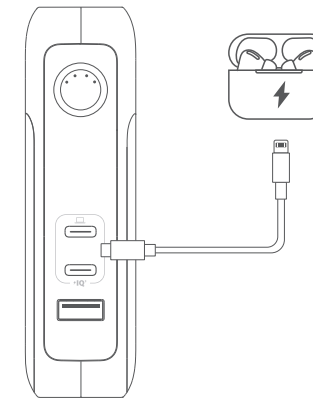

ANKER

SERIES **7**

ANKER 733 POWER BANK
(GaNPrime PowerCore 65W)
Quick Start Guide

Using as a Portable Charger

1. Check the battery level.

2. Charge your devices.

3. Charge accessories.

Active trickle-charging mode to charge your earbuds.

2

For FAQs and more information, please visit:
anker.com/support

Product Number: A1651 51005003417 V01

Recharging Your Power Bank

3

To exit trickle-charging mode.

Using as a Wall Charger

Specifications

製品の仕様

Cell Capacity セル容量	10000mAh
AC Input/ AC入力	100V-240V-50-60Hz / 1.63A
USB-C 1 Input USB-C 1 入力	5V = 3A / 9V = 2A / 12V = 1.5A
Charger mode / 充電器モード	
USB-C 1 Output USB-C 1 出力	5V = 3A / 9V = 3A / 12V = 1.5A / 15V = 3A / 20V = 3.25A (65W max)
USB-C 2 Output USB-C 2 出力	5V = 3A / 9V = 3A / 15V = 3A / 20V = 3.25A (65W max)
USB-A Output USB-A 出力	5V = 3A / 9V = 2A / 10V = 2.25A / 12V = 1.5A (22.5W max)
Total Output 合計出力	65W Max
Battery mode / バッテリーモード	
USB-C 1/C 2 Output USB-C 1/C 2 出力	5V = 3A / 9V = 3A / 12V = 1.5A / 15V = 2A / 20V = 1.5A (30W max)
USB-A Output USB-A 出力	5V = 3A / 9V = 2A / 10V = 2.25A / 12V = 1.5A (22.5W max)
Total Output 合計出力	5V = 3A Max