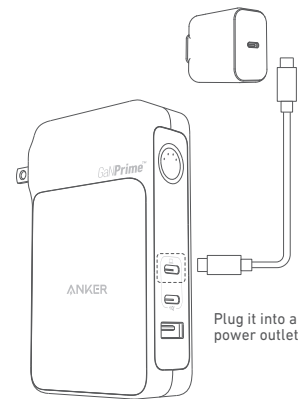

ANKER

SERIES **7**

ANKER 733 POWER BANK
(GaNPrime PowerCore 65W)
Quick Start Guide

Using as a Portable Charger

1. Check the battery level.

2. Charge your devices.

3. Charge accessories.

Active trickle-charging mode to charge your earbuds.

2

For FAQs and more information, please visit:
anker.com/support

Product Number: A1651 51005003417 V01

Recharging Your Power Bank

3

To exit trickle-charging mode.

Using as a Wall Charger

Specifications

製品の仕様

Cell Capacity セル容量	10000mAh
AC Input/ AC入力	100V-240V-50-60Hz / 1.63A
USB-C 1 Input USB-C 1 入力	5V = 3A / 9V = 2A / 12V = 1.5A
Charger mode / 充電器モード	
USB-C 1 Output USB-C 1 出力	5V = 3A / 9V = 3A / 12V = 1.5A / 15V = 3A / 20V = 3.25A (65W max)
USB-C 2 Output USB-C 2 出力	5V = 3A / 9V = 3A / 15V = 3A / 20V = 3.25A (65W max)
USB-A Output USB-A 出力	5V = 3A / 9V = 2A / 10V = 2.25A / 12V = 1.5A (22.5W max)
Total Output 合計出力	65W Max
Battery mode / バッテリーモード	
USB-C 1/C 2 Output USB-C 1/C 2 出力	5V = 3A / 9V = 3A / 12V = 1.5A / 15V = 2A / 20V = 1.5A (30W max)
USB-A Output USB-A 出力	5V = 3A / 9V = 2A / 10V = 2.25A / 12V = 1.5A (22.5W max)
Total Output 合計出力	5V = 3A Max