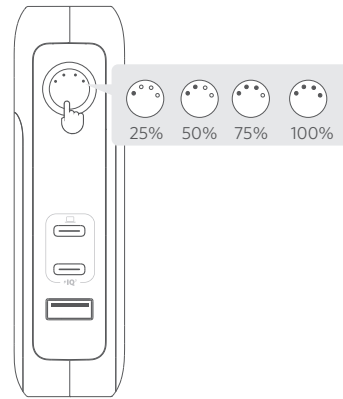

ANKER

SERIES **7**

ANKER 733 POWER BANK
(GaNPrime PowerCore 65W)
Quick Start Guide

Using as a Portable Charger

1. Check the battery level.

2. Charge your devices.

3. Charge accessories.

Active trickle-charging mode to charge your earbuds.

2

For FAQs and more information, please visit:
anker.com/support

Product Number: A1651 51005003417 V01

Recharging Your Power Bank

3

To exit trickle-charging mode.

Using as a Wall Charger

Specifications

製品の仕様

Cell Capacity セル容量	10000mAh
AC Input/ AC入力	100V-240V-50-60Hz / 1.63A
USB-C 1 Input USB-C 1 入力	5V = 3A / 9V = 2A / 12V = 1.5A
Charger mode / 充電器モード	
USB-C 1 Output USB-C 1 出力	5V = 3A / 9V = 3A / 12V = 1.5A / 15V = 3A / 20V = 3.25A (65W max)
USB-C 2 Output USB-C 2 出力	5V = 3A / 9V = 3A / 15V = 3A / 20V = 3.25A (65W max)
USB-A Output USB-A 出力	5V = 3A / 9V = 2A / 10V = 2.25A / 12V = 1.5A (22.5W max)
Total Output 合計出力	65W Max
Battery mode / バッテリーモード	
USB-C 1/C 2 Output USB-C 1/C 2 出力	5V = 3A / 9V = 3A / 12V = 1.5A / 15V = 2A / 20V = 1.5A (30W max)
USB-A Output USB-A 出力	5V = 3A / 9V = 2A / 10V = 2.25A / 12V = 1.5A (22.5W max)
Total Output 合計出力	5V = 3A Max