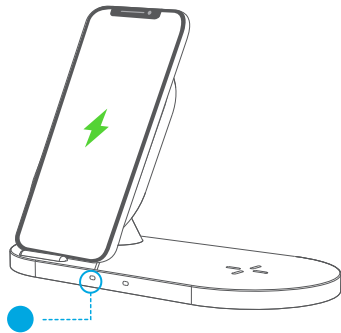

Charge Fast, Live More

PowerWave Sense 2-in-1 Station
QUICK START GUIDE

	Apple	iPhone 12 mini, iPhone 12, iPhone 12 Pro, iPhone 12 Pro Max, iPhone 11, iPhone 11 Pro, iPhone 11 Pro Max, iPhone XS, iPhone XS Max, iPhone XR, iPhone X, iPhone 8, iPhone 8 Plus, iPhone SE2 (7.5W fast charge)
	Samsung	S10, S10+, S10e, Note 10, Note 10+, S20, S20+, S21, Note 9, Note8, S9, S9+, S8, S8+ (10W fast charge)
	Google	Pixel 4, Pixel 4 XL (10W fast charge)
	Other devices	5W
Wireless Airbuds	Apple	Airpods with wireless charging case
	Samsung	Galaxy Buds/Galaxy Buds Pro/Galaxy Buds+