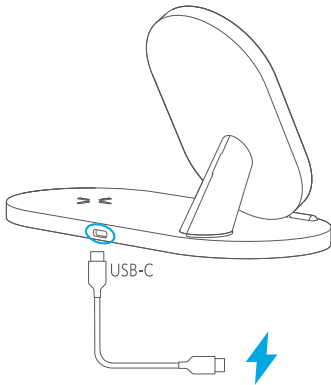

Charge Fast, Live More

PowerWave Sense 2-in-1 Station
QUICK START GUIDE

	Apple	iPhone 12 mini, iPhone 12, iPhone 12 Pro, iPhone 12 Pro Max, iPhone 11, iPhone 11 Pro, iPhone 11 Pro Max, iPhone XS, iPhone XS Max, iPhone XR, iPhone X, iPhone 8, iPhone 8 Plus, iPhone SE2 (7.5W fast charge)
	Samsung	S10, S10+, S10e, Note 10, Note 10+, S20, S20+, S21, Note 9, Note8, S9, S9+, S8, S8+ (10W fast charge)
	Google	Pixel 4, Pixel 4 XL (10W fast charge)
	Other devices	5W
Wireless Airbuds	Apple	Airpods with wireless charging case
	Samsung	Galaxy Buds/Galaxy Buds Pro/Galaxy Buds+